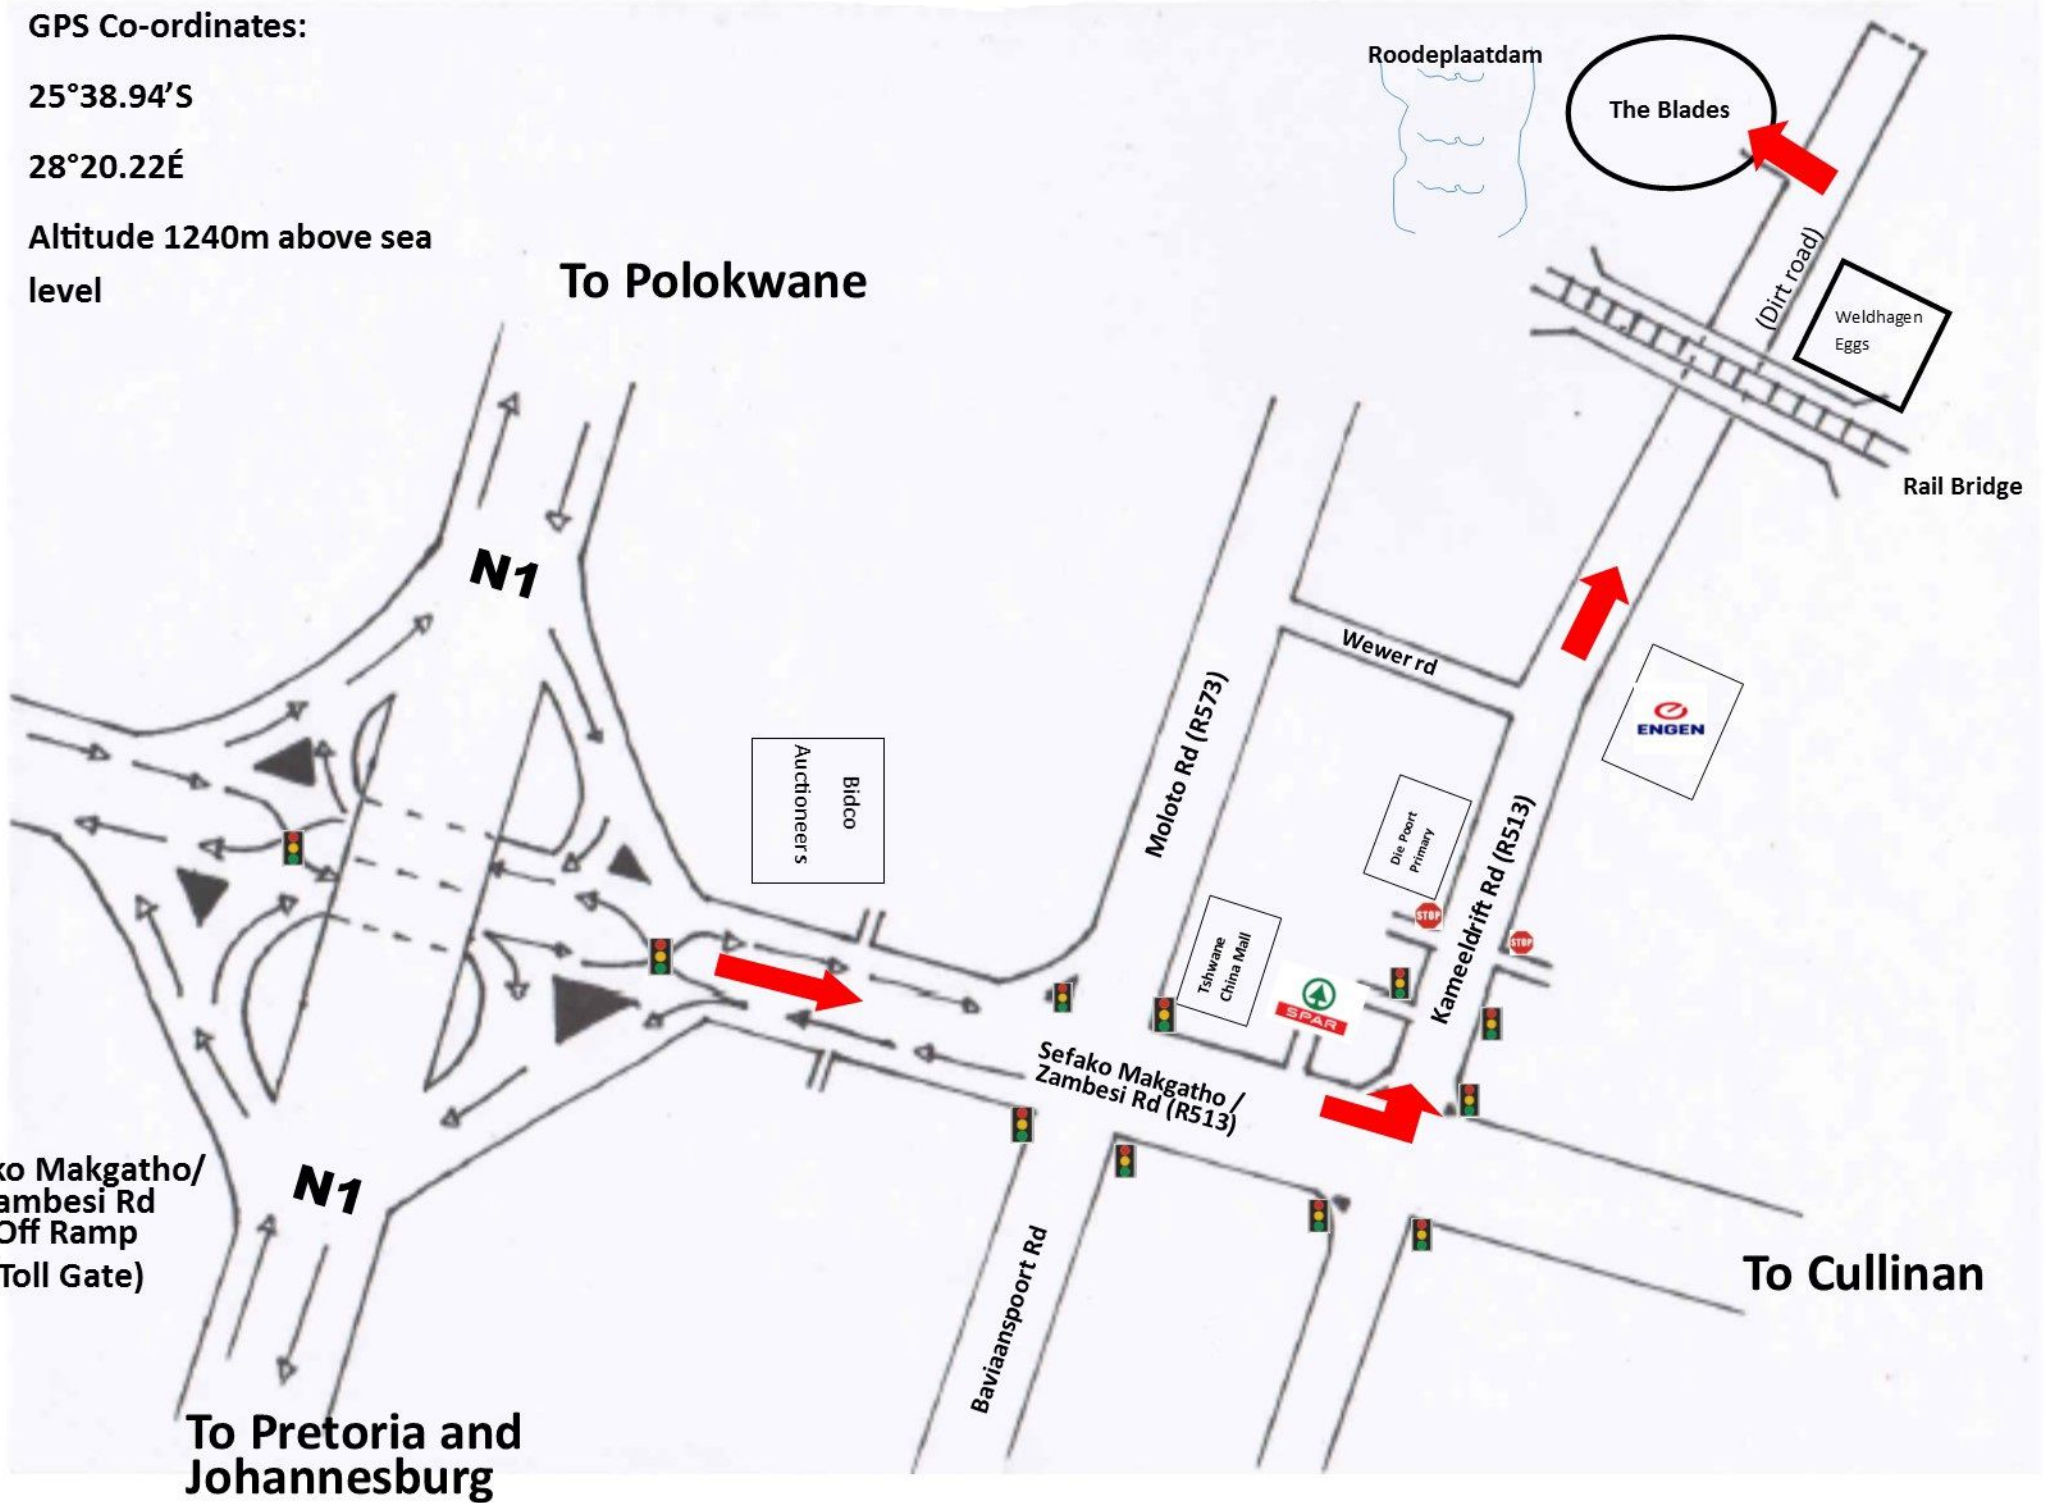

GPS Co-ordinates:

25°38.94'S

28°20.22É

Altitude 1240m above sea level

To Polokwane

N1

Bidco  
Auctioneers

Moloto Rd (R573)

Wewer rd

Die Poort  
Primary

Sefako Makgatho /  
Zambesi Rd (R513)

Kameeldrift Rd (R513)

Baviaanspoort Rd

(Dirt road)

Weldhagen  
Eggs

Rail Bridge

The Blades

ENGEN

Sefako Makgatho/  
Zambesi Rd  
Off Ramp  
(Toll Gate)

N1

To Pretoria and  
Johannesburg

To Cullinan